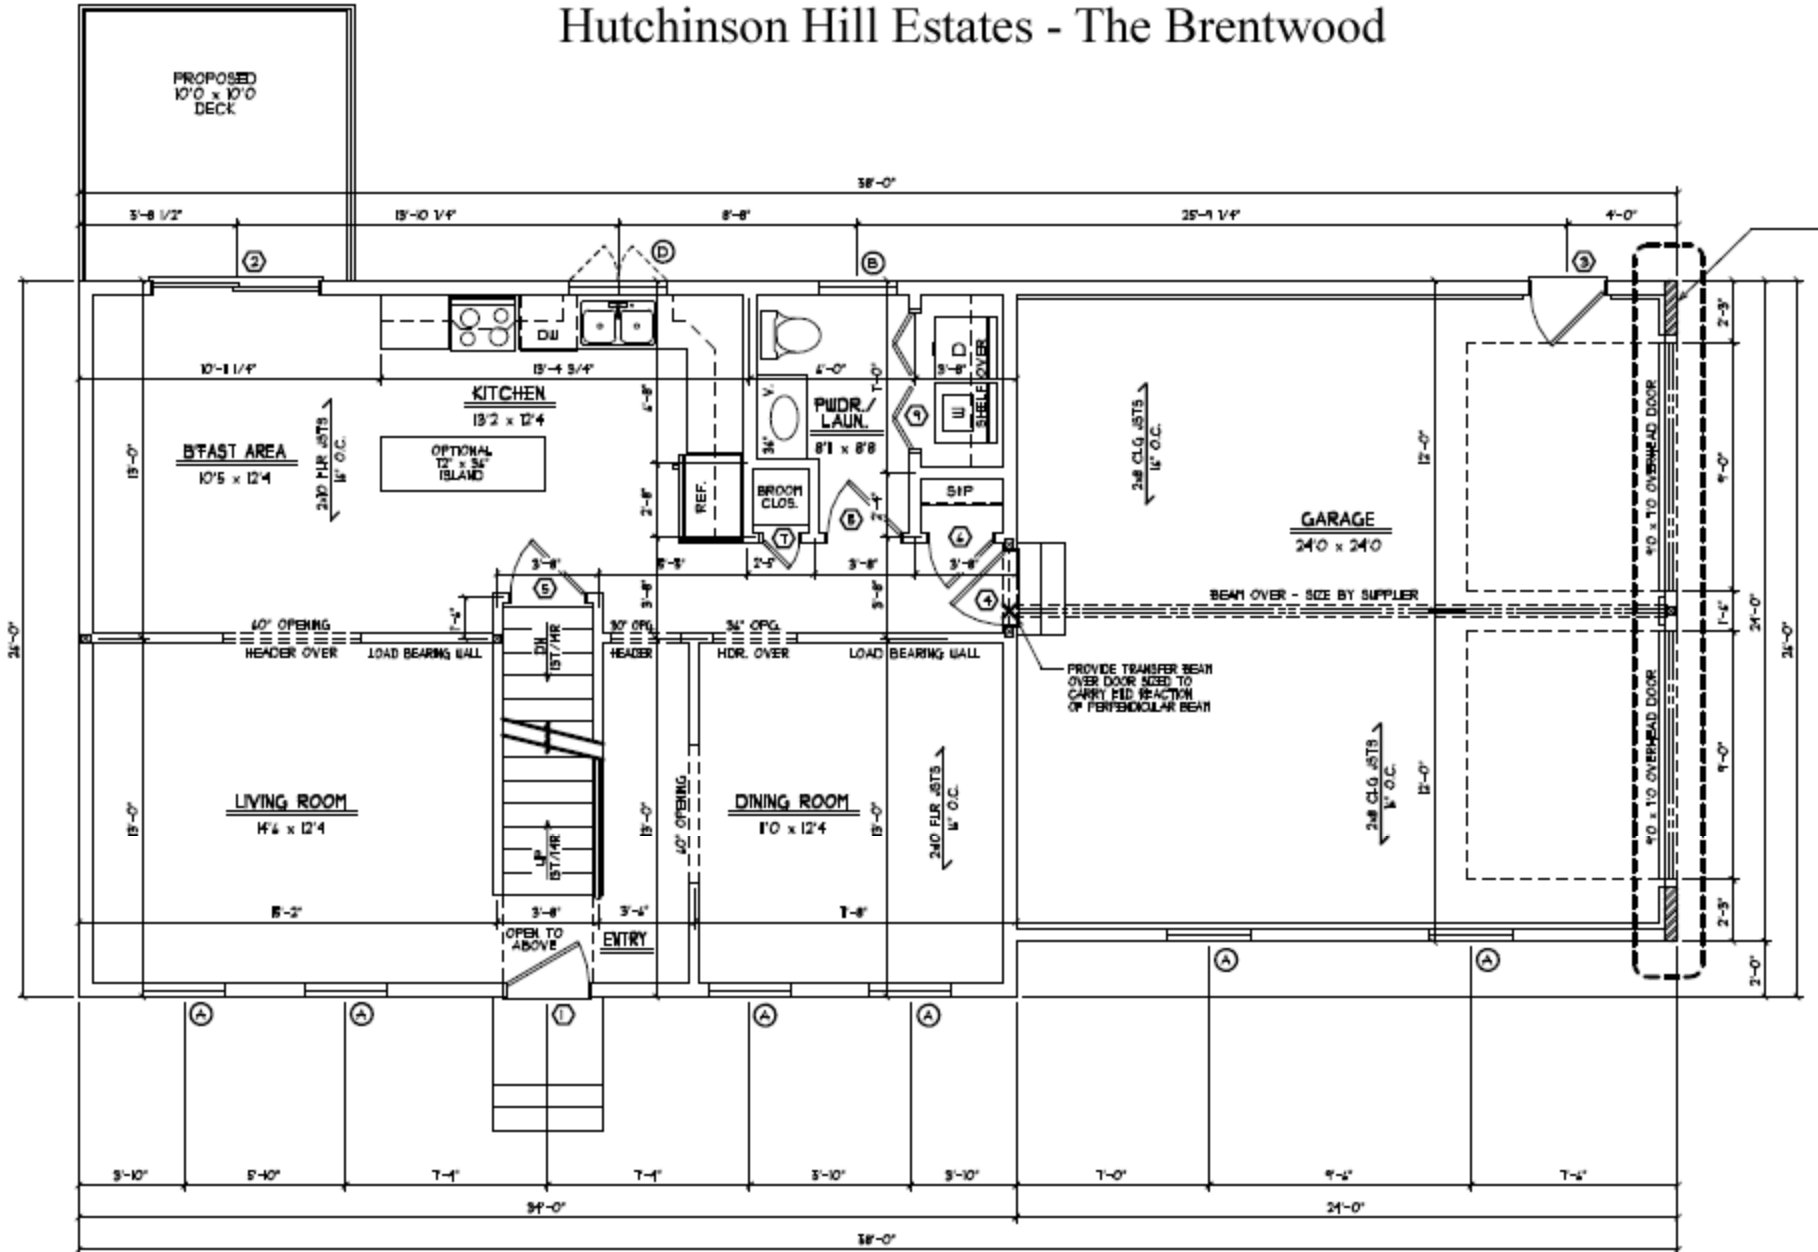

Hutchinson Hill Estates - The Brentwood

The Brentwood 2nd Floor
 1768 SQ. FT. 3 Bedrooms 2.5 Baths

Hutchinson Hill Estates - The Brentwood

The Brentwood Front Elevation
1768 SQ. FT. 3 Bedrooms 2.5 Baths

Hutchinson Hill Estates - The Brentwood

The Brentwood 1st Floor
 1768 SQ. FT. 3 Bedrooms 2.5 Baths