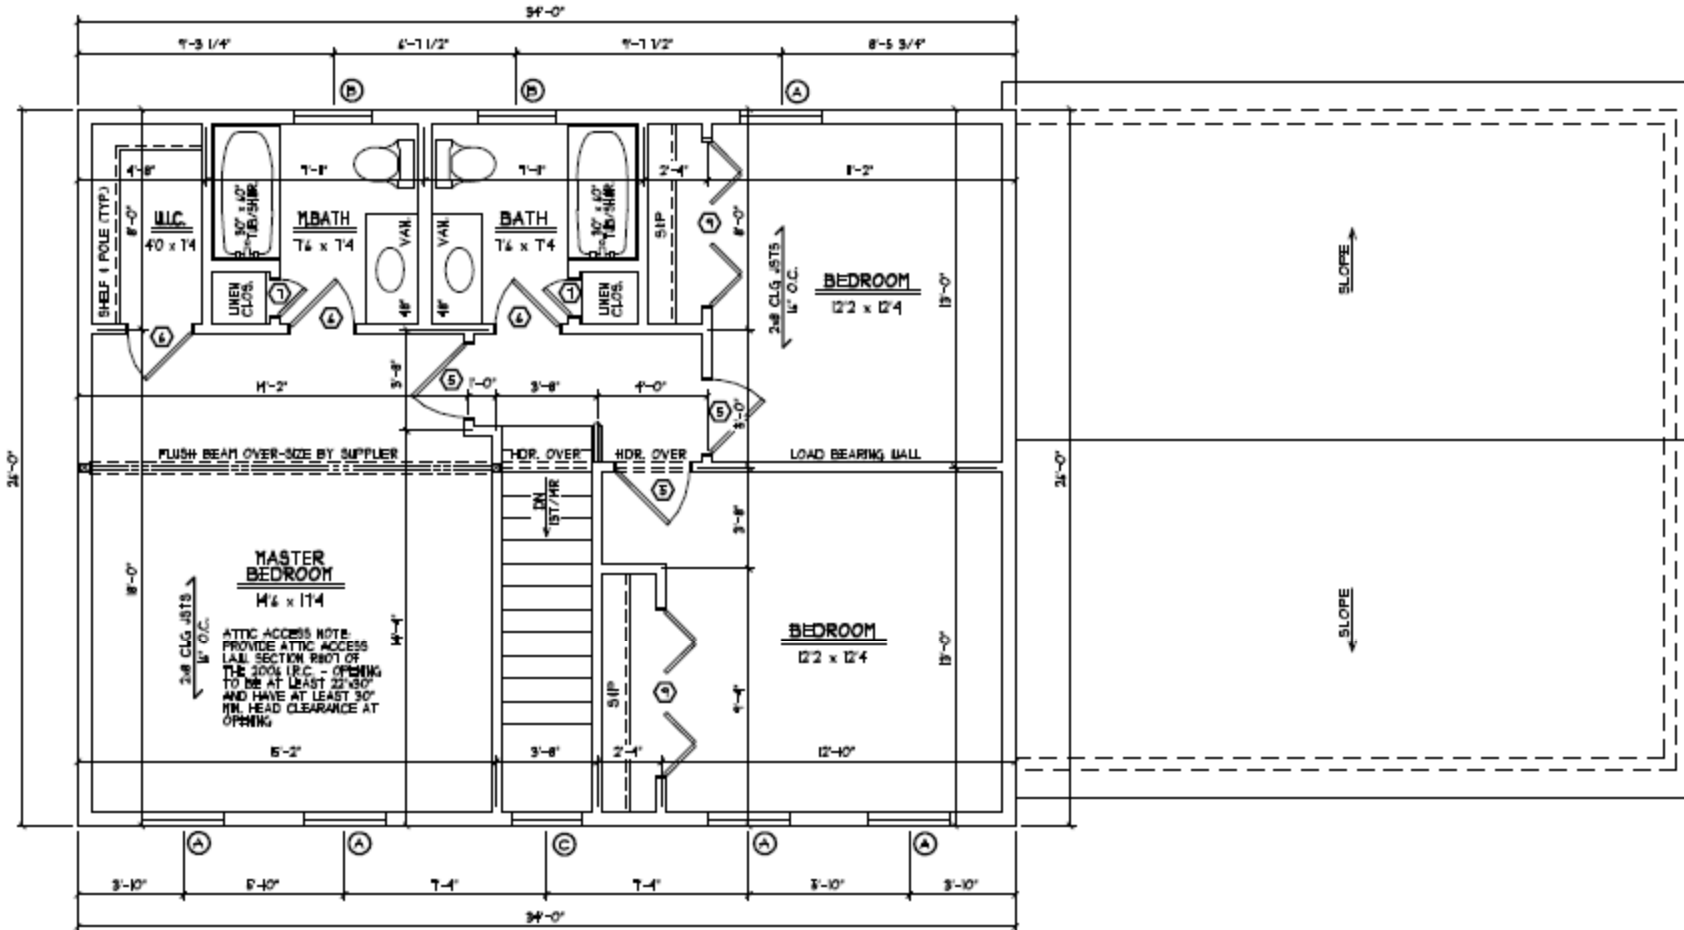

Hutchinson Hill Estates - The Brentwood

The Brentwood 2nd Floor
 1768 SQ. FT. 3 Bedrooms 2.5 Baths

Hutchinson Hill Estates - The Brentwood

The Brentwood Front Elevation
1768 SQ. FT. 3 Bedrooms 2.5 Baths

Hutchinson Hill Estates - The Brentwood

The Brentwood 1st Floor
 1768 SQ. FT. 3 Bedrooms 2.5 Baths