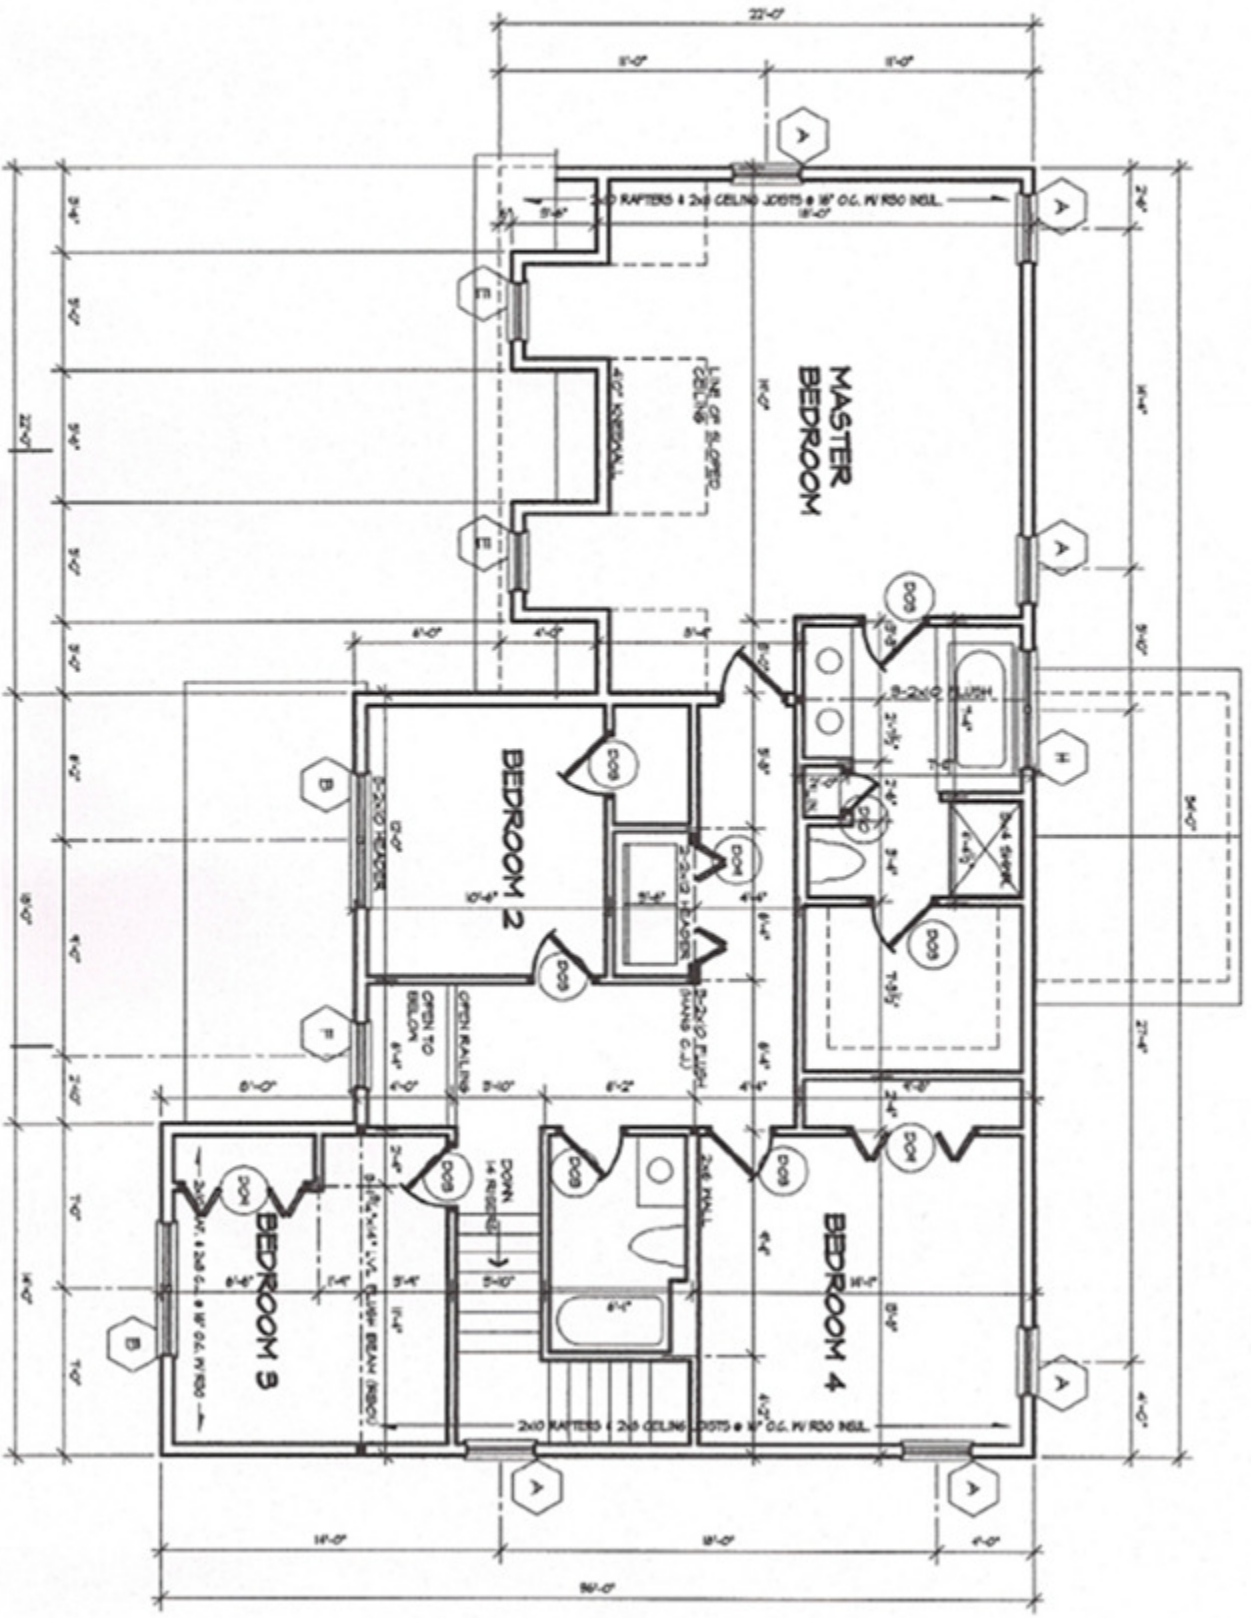

Hutchinson Hill Estates - The Meredith

The Meredith 2nd Floor

2543 SQ. FT., 4 Bedrooms 2.5 Baths

Hutchinson Hill Estates - The Meredith