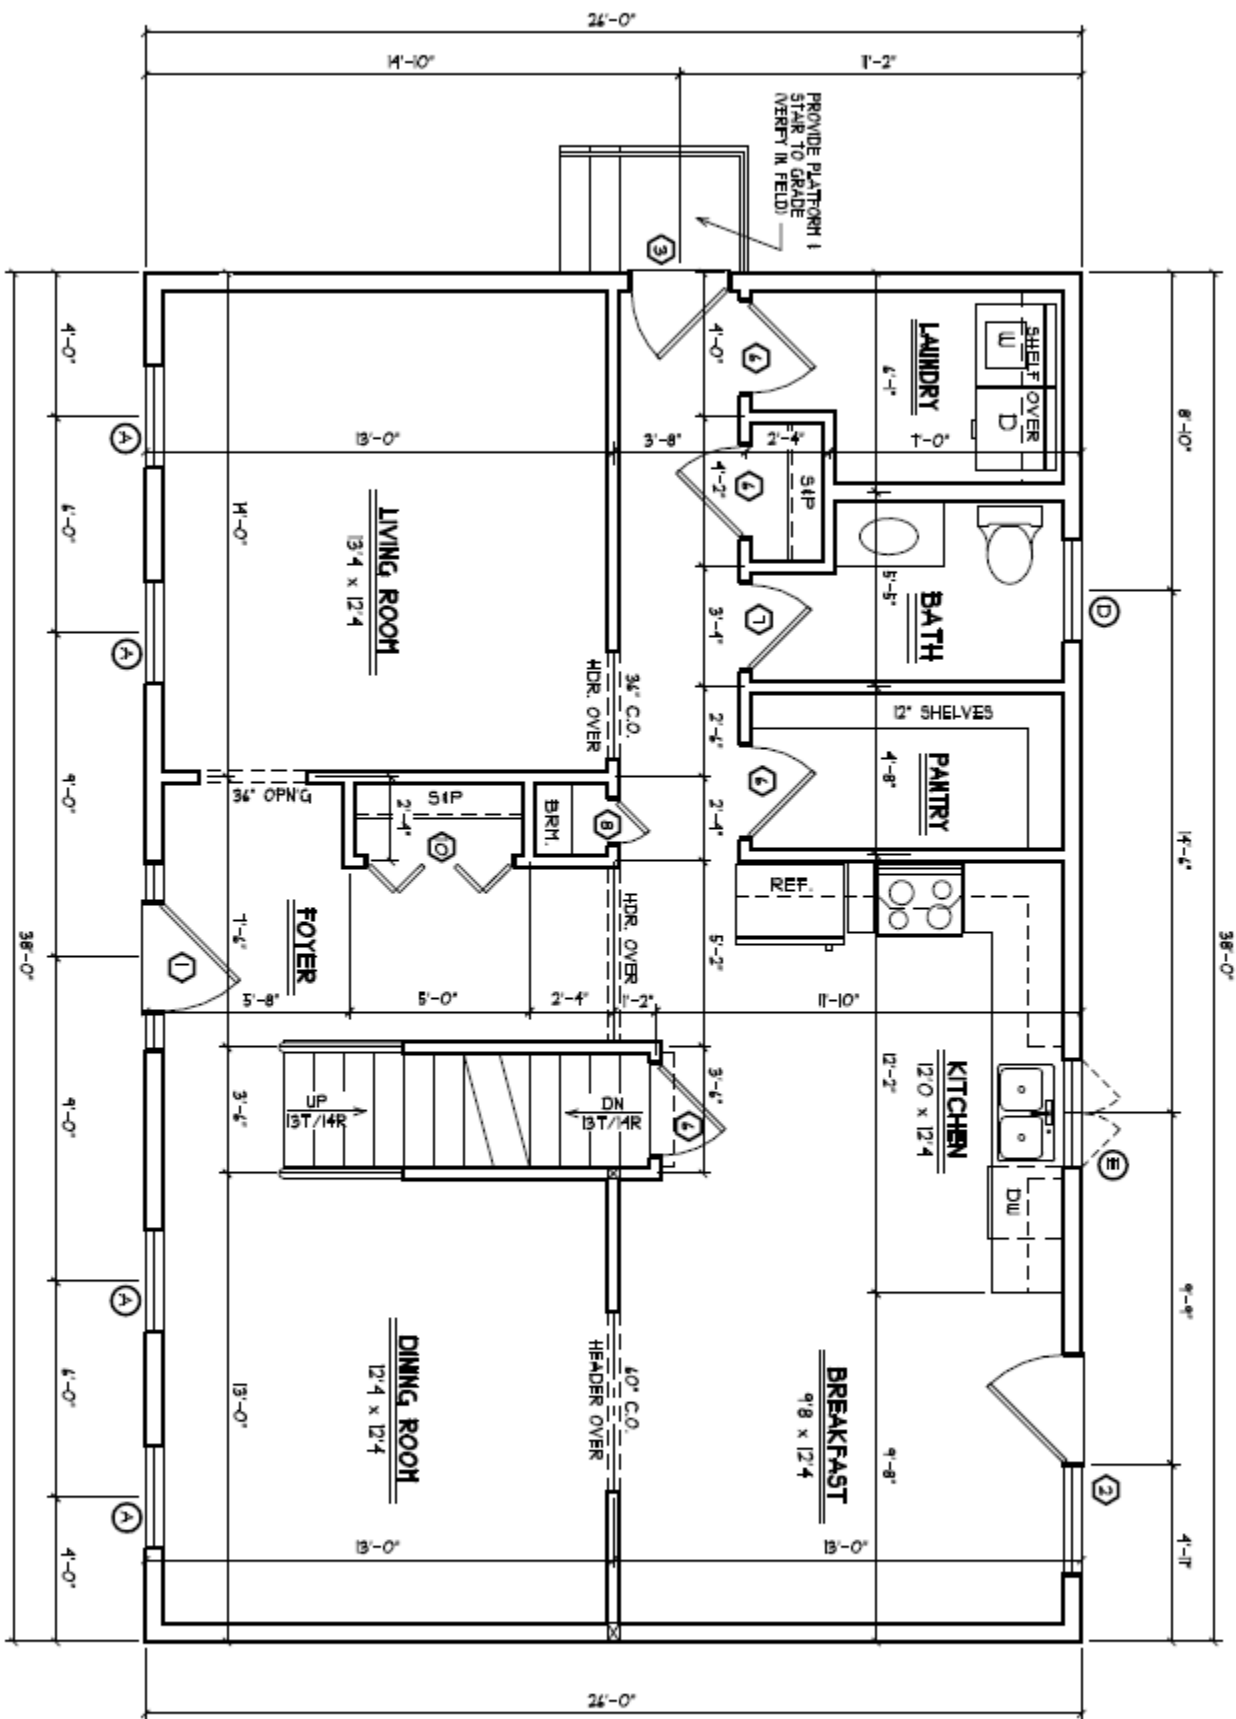

Hutchinson Hill Estates - The Strafford

FRONT ELEVATION

Hutchinson Hill Estates - The Stratford

FIRST FLOOR PLAN

APPROX. 988 SQ. FT.