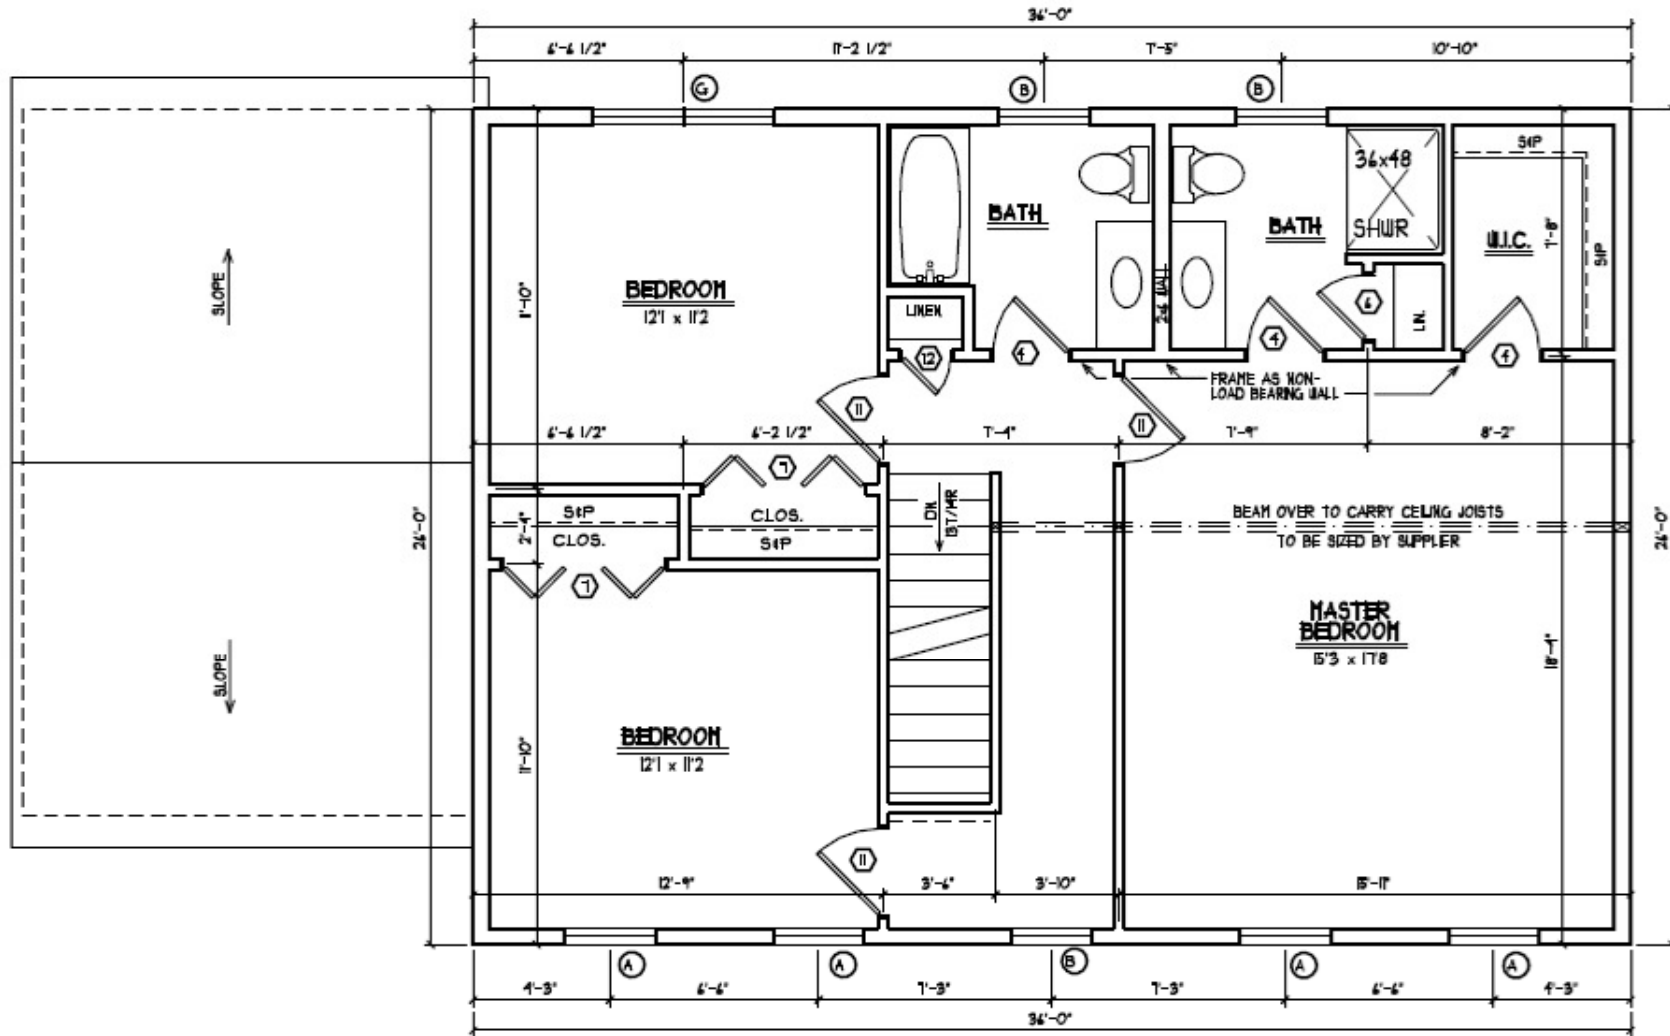

Hutchinson Hill Estates - The Winchester

The Winchester 2nd Floor
2180 SQ. FT. 3 Bedrooms 2.5 Baths

Hutchinson Hill Estates - The Winchester

The Winchester Front Elevation
2180 SQ. FT. 3 Bedrooms 2.5 Baths

Hutchinson Hill Estates - The Winchester

The Winchester 1st Floor
 2180 SQ. FT. 3 Bedrooms 2.5 Baths