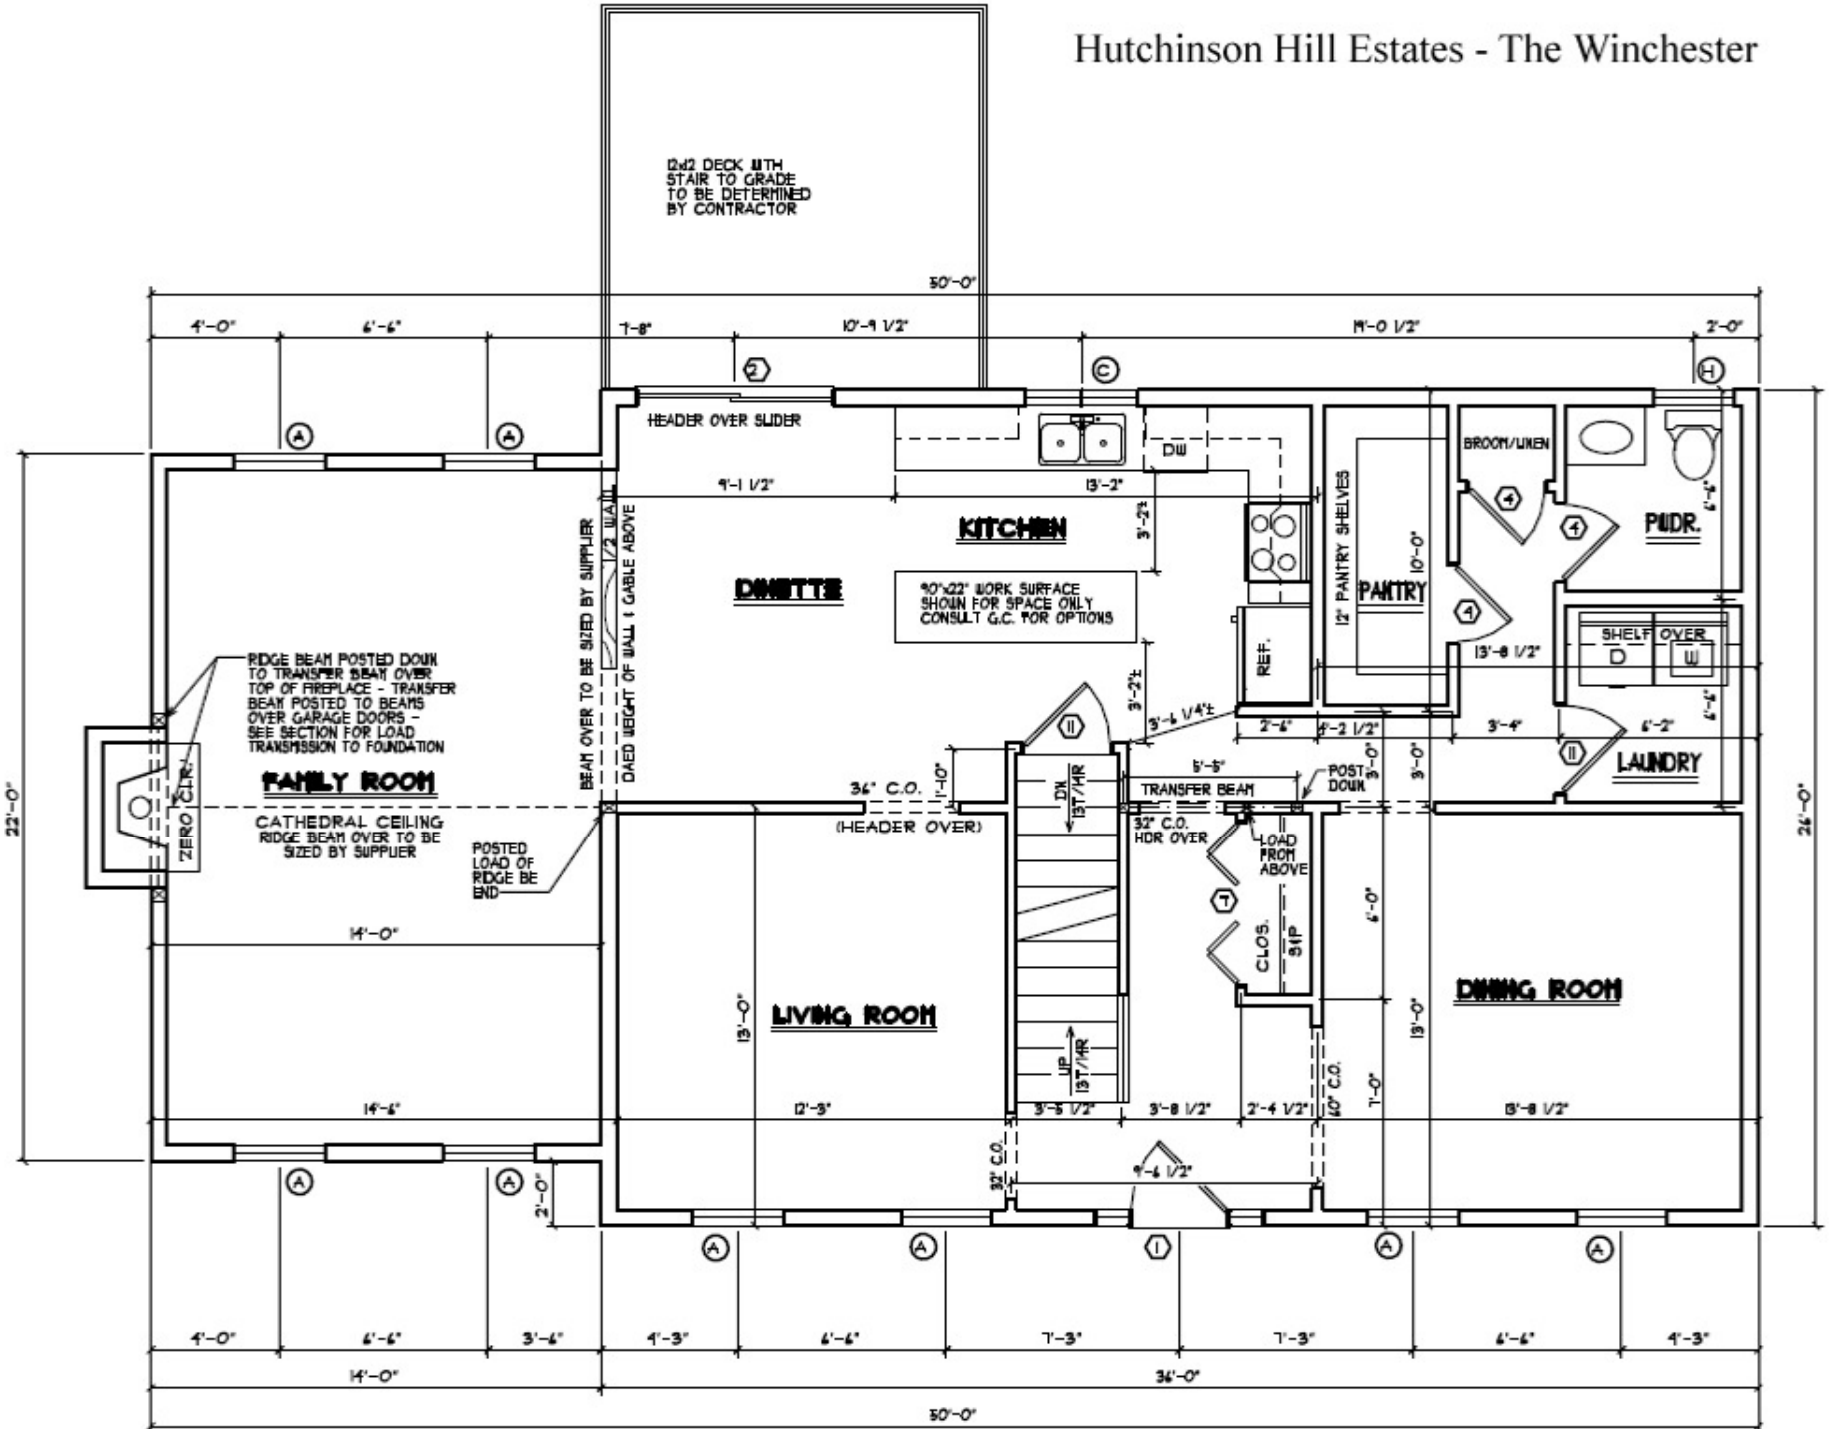

Hutchinson Hill Estates - The Winchester

The Winchester 2nd Floor
2180 SQ. FT. 3 Bedrooms 2.5 Baths

Hutchinson Hill Estates - The Winchester

The Winchester Front Elevation
2180 SQ. FT. 3 Bedrooms 2.5 Baths

Hutchinson Hill Estates - The Winchester

The Winchester 1st Floor
 2180 SQ. FT. 3 Bedrooms 2.5 Baths